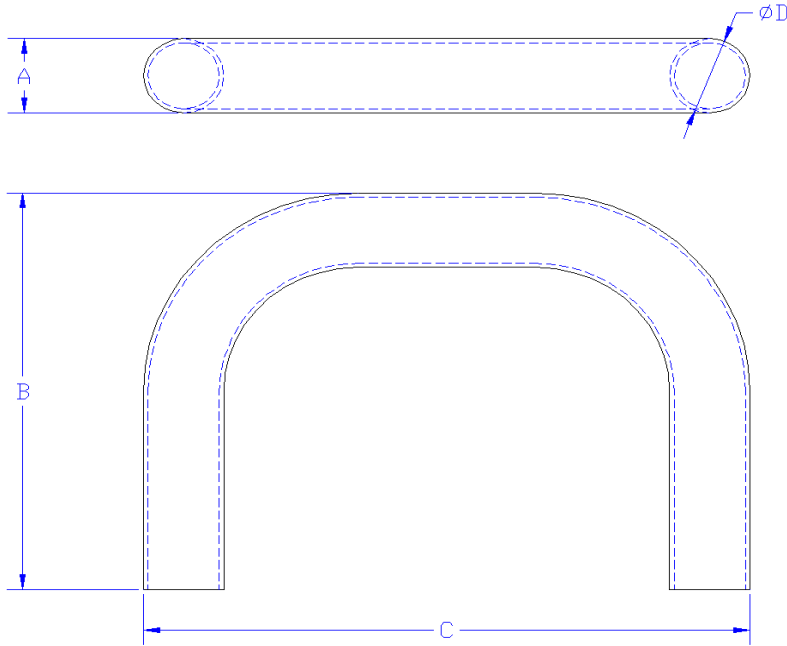

# ROLL BARS

### FEATURES:

- Custom sizes

ALL METAL PART NUMBER	DIMENSIONS (in)			
	A	B	C	D
AM003RO	3.5	24	33.5	3.5
AM004RO	4.5	24	34	4.5

### NOTES:

Pipe specification available upon request